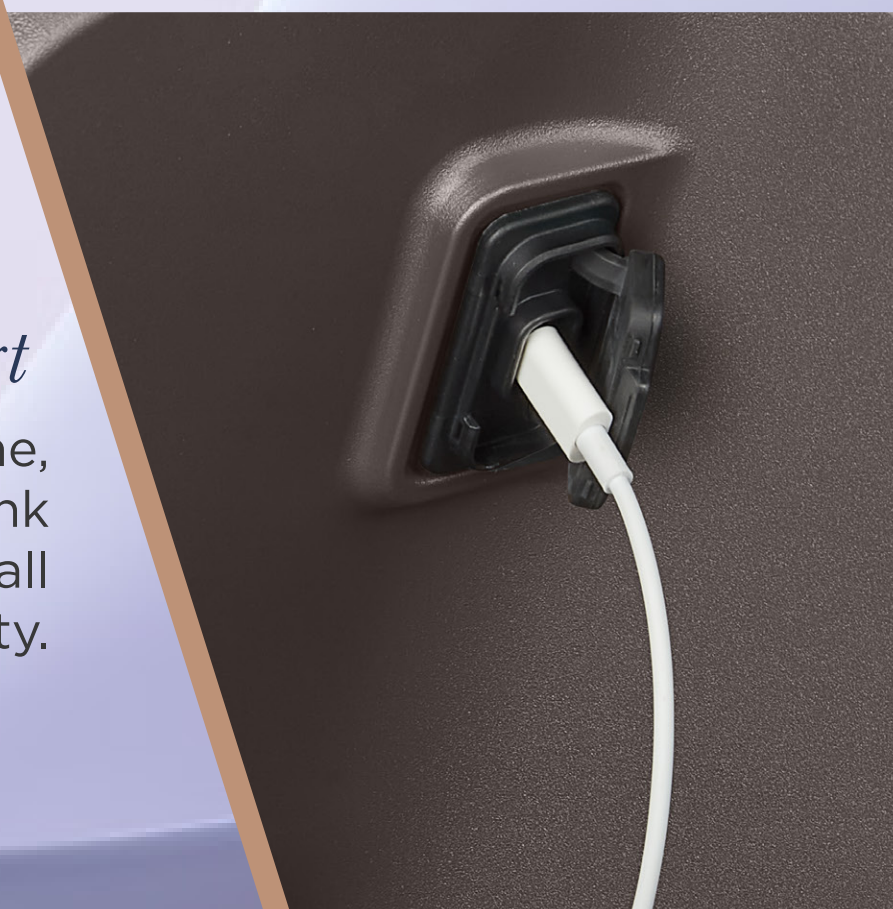

15W USB-C Port

Charge your smartphone, earphones, power bank on-the-go, with all device compatibility.

Double Lid External Fuel Fill

Refuel while seated, thanks to the convenience of double-lid fuel access.