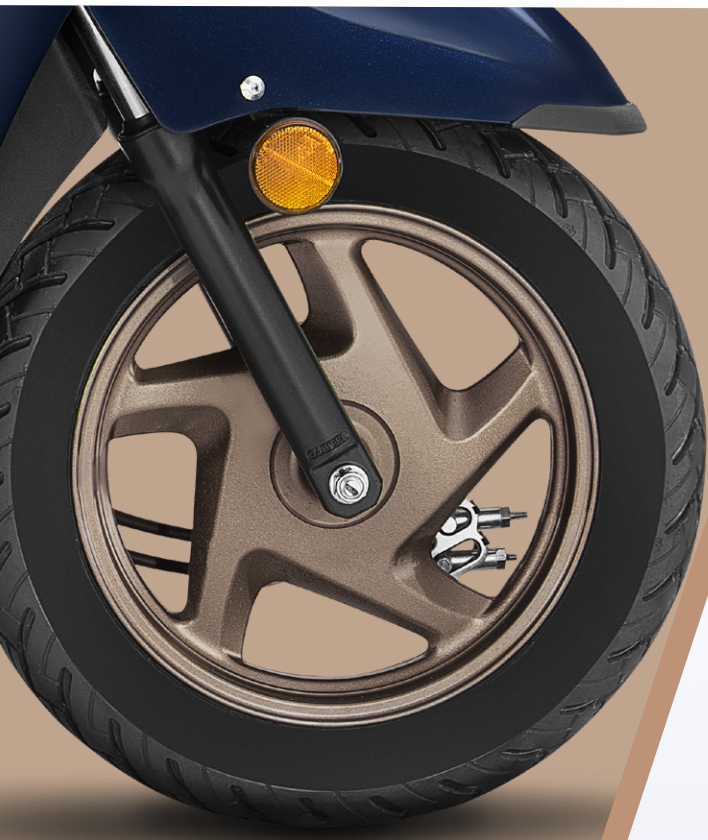

Anniversary Graphics and Special Black Chrome Emblem

Featuring a sleek black chrome Activa emblem and an exclusive anniversary graphic on the side panel, allowing you to stand out.

25 Year Anniversary Logo

Aesthetically designed logo on the front of the Activa 110 showcasing 25th Anniversary.

Front and Rear Alloy Wheels

Upgrade the appearance of your Activa with Pyrite Brown Metallic alloy wheels in brand-new cool colours, which provide enhanced stability and durability.

Seat and Inner Panel

Sophisticated, premium feel, and enhanced appeal with an elegant premium brown seat and brown inner panel in Activa 110 Pearl Siren blue and black seat and black inner panel in Activa 110 Matte Steel Black Metallic.

Smart Technology

The Activa110 is packed with cutting-edge smart features and the latest technology to enhance your riding experience.

TFT Screen Display

The Activa's fully loaded meter features a superb display for great daytime and nighttime visibility, with its 10.67cm TFT display, which also provides multi-angle viewing and ensures high image quality. The screen also features three adjustable brightness levels.