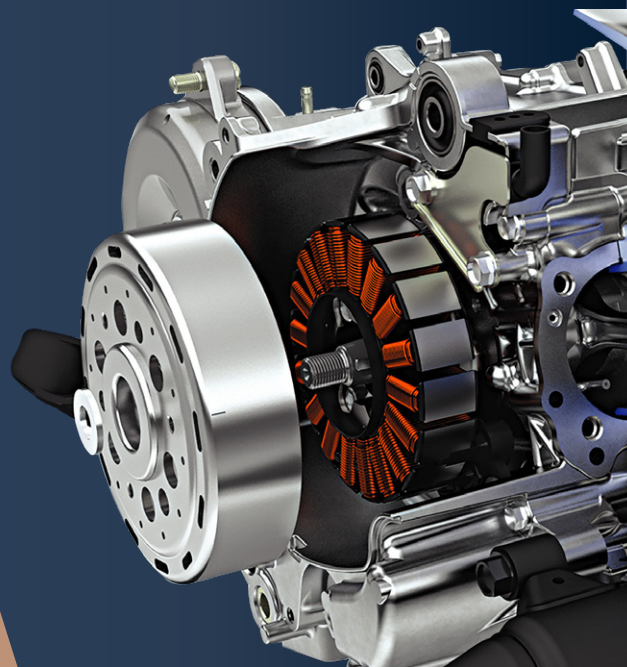

PGM-FI FUEL INJECTION

Intelligent PGM-FI system for optimum air-fuel ratio that provides superior performance, fuel savings, and reliable starts in any weather and lowered emissions.

Powerful 110cc Engines

Top-tier power and acceleration to make rides exciting.

Silent Start with ACG

Experience smooth and silent starts with reduced gear noise and maintenance.

Experience advanced technology that enhances combustion, performance and fuel efficiency like never before.