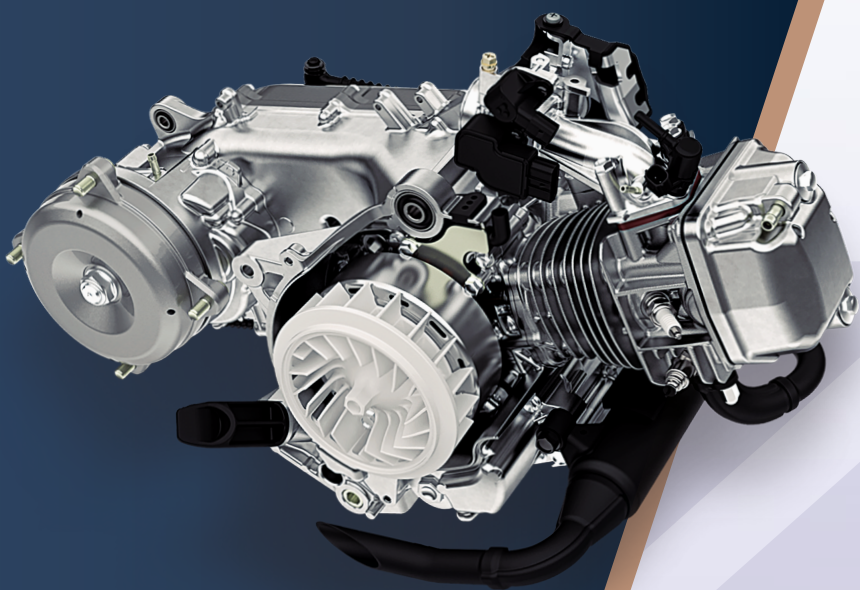

Smart Technology

The Activa110 is packed with cutting-edge smart features and the latest technology to enhance your riding experience.

TFT Screen Display

The Activa's fully loaded meter features a superb display for great daytime and nighttime visibility, with its 10.67cm TFT display, which also provides multi-angle viewing and ensures high image quality. The screen also features three adjustable brightness levels.

Idling Stop System

Activa 110's Idling Stop System optimizes fuel efficiency by intelligently adapting to your riding patterns.

Efficiency, Fine Tuned

The Activa features a TFT meter to monitor fuel consumption, efficiency, and remaining distance during your ride.

Live Mileage Indicator

It displays live fuel efficiency throughout the ride.

Average Mileage

It displays overall fuel consumption during the trip.

Range

It displays the distance you can travel with remaining fuel in the tank.

Eco-Indicator

Tracks real-time driving conditions to maintain fuel efficiency on a real-time basis.

PGM-FI FUEL INJECTION

Intelligent PGM-FI system for optimum air-fuel ratio that provides superior performance, fuel savings, and reliable starts in any weather and lowered emissions.